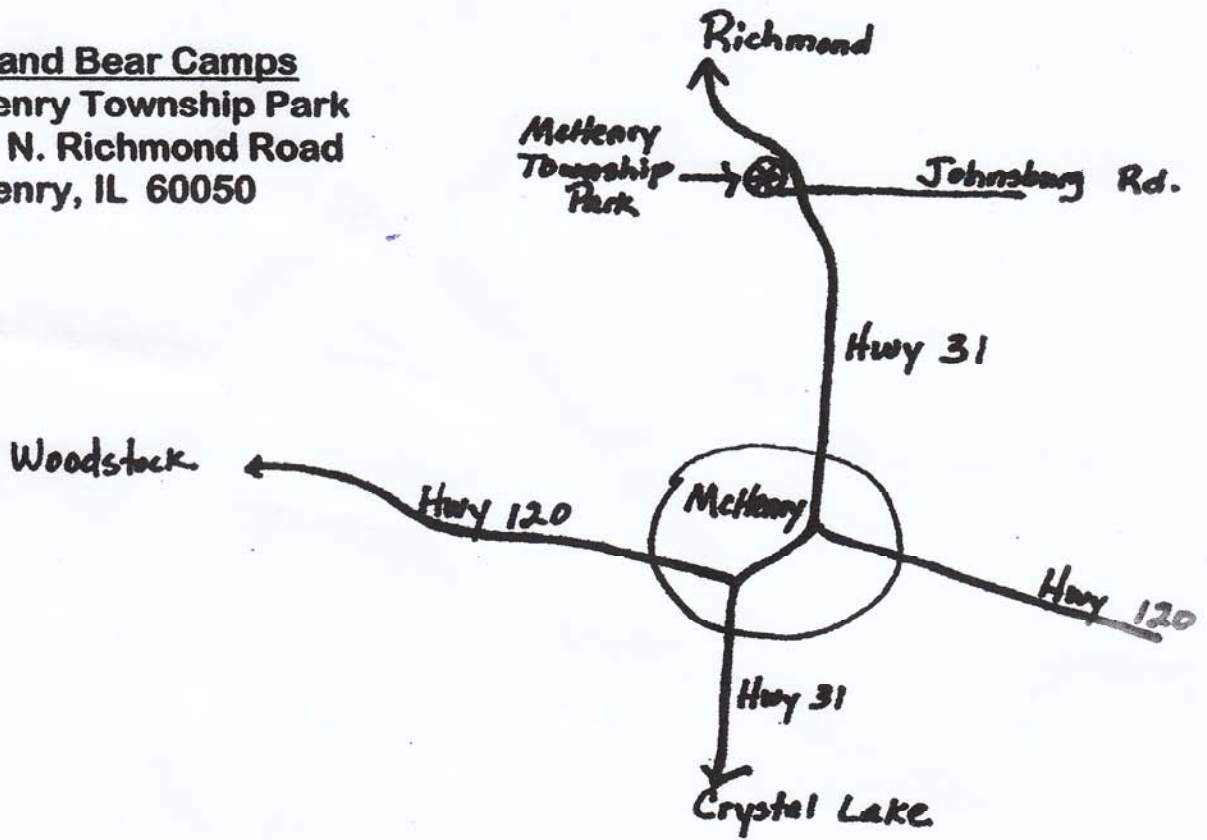

Wolf and Bear Camps
McHenry Township Park
 3801 N. Richmond Road
 McHenry, IL 60050

Driving directions from your location can be found at Mapquest.com or your favorite "maps" site.

Webelos Camps
Camp Lakota
 2050 Deep Cut Road
 Woodstock, IL 60098